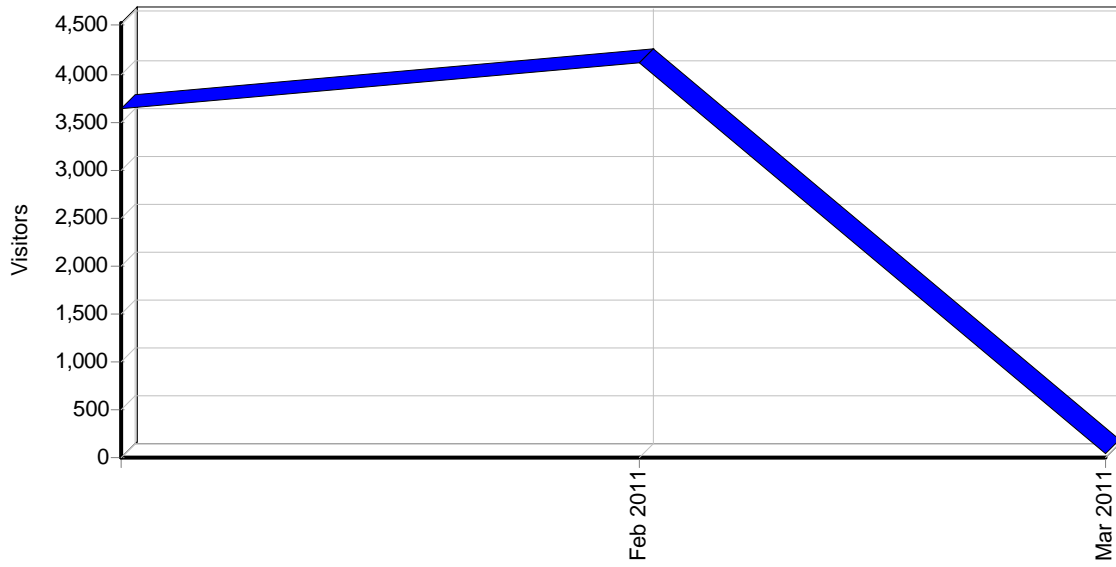

By Month

Activity by Month

Activity by Month

Month	Hits	Visitors	Bandwidth (KB)
Jan 2011	19,290	3,629	0
Feb 2011	38,465	4,119	0
Mar 2011	379	32	0
Total	58,134	7,780	0