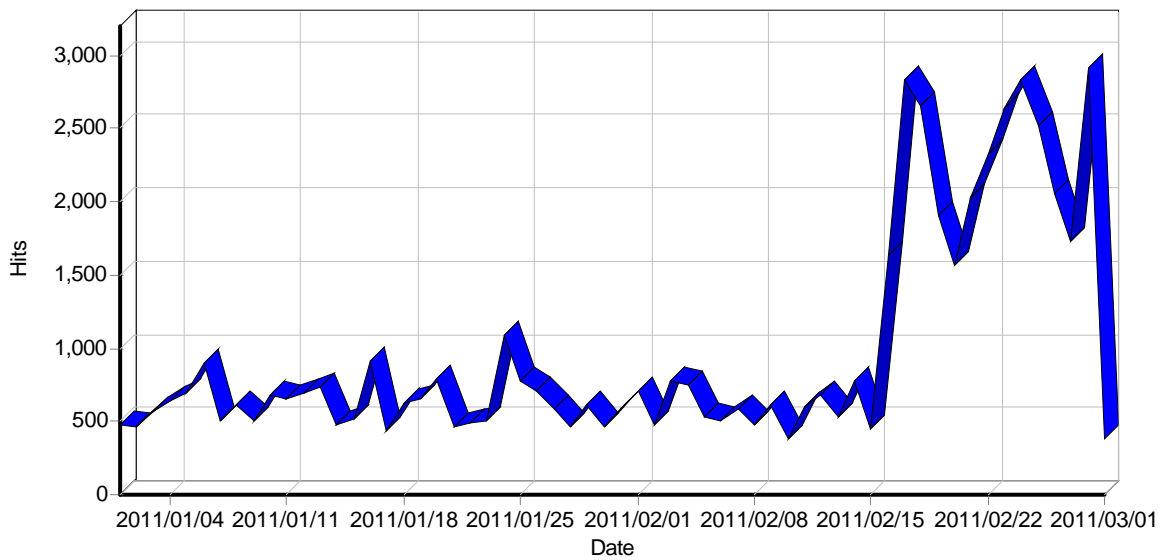

Activity Statistics

Daily

Daily Hits