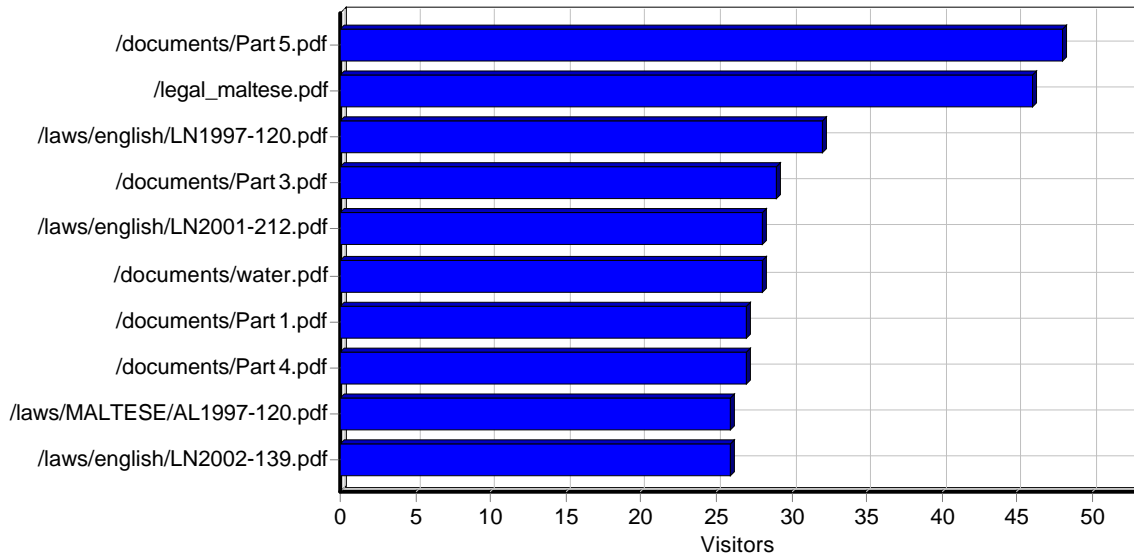

Most Downloaded Files

Most Downloaded Files

	File	Hits	Incomplete Requests	Visitors	Bandwidth (KB)
1	http://www.emwis-mt.org/documents/Part5.pdf	55	8	48	0
2	http://www.emwis-mt.org/legal_maltese.pdf	57	11	46	0
3	http://www.emwis-mt.org/laws/english/LN1997-120.pdf	33	0	32	0
4	http://www.emwis-mt.org/documents/Part3.pdf	31	2	29	0
5	http://www.emwis-mt.org/laws/english/LN2001-212.pdf	31	2	28	0
6	http://www.emwis-mt.org/documents/water.pdf	30	1	28	0
7	http://www.emwis-mt.org/documents/Part1.pdf	31	4	27	0
8	http://www.emwis-mt.org/documents/Part4.pdf	27	0	27	0
9	http://www.emwis-mt.org/laws/MALTESE/AL1997-120.pdf	27	1	26	0
10	http://www.emwis-mt.org/laws/english/LN2002-139.pdf	49	7	26	0
11	http://www.emwis-mt.org/documents/Summary of position paper on Environment.PDF	29	3	25	0
12	http://www.emwis-mt.org/documents/postgraddoc/SL 327[1].200 Diploma in operational island hydrology.pdf	24	0	24	0
13	http://www.emwis-mt.org/laws/english/LN2001-228.pdf	24	0	24	0
14	http://www.emwis-mt.org/laws/maltese/AL2001-228.pdf	24	0	23	0
15	http://www.emwis-mt.org/laws/maltese/AL2001-218.pdf	22	0	22	0