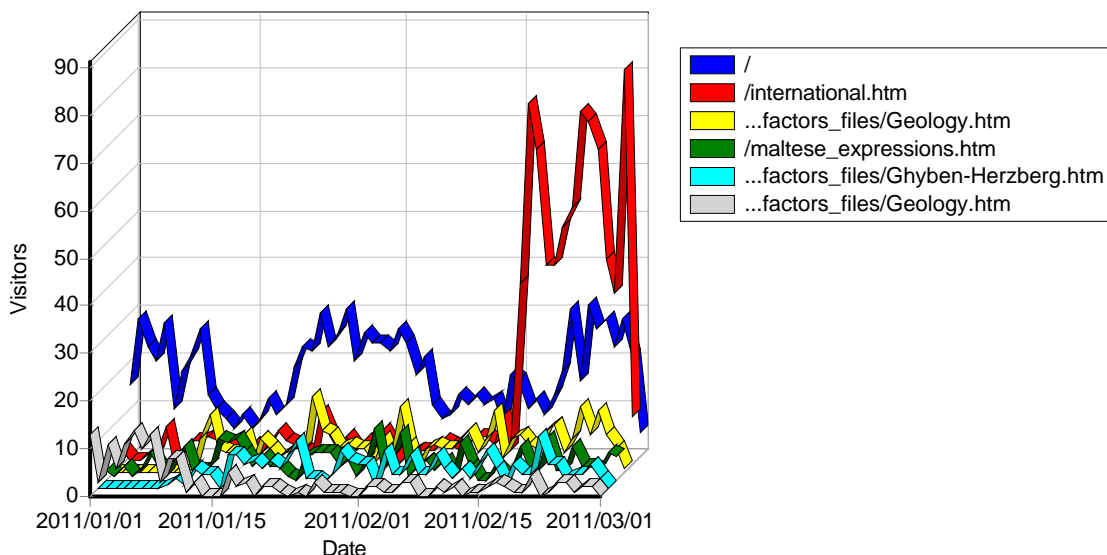

Daily Entry Pages