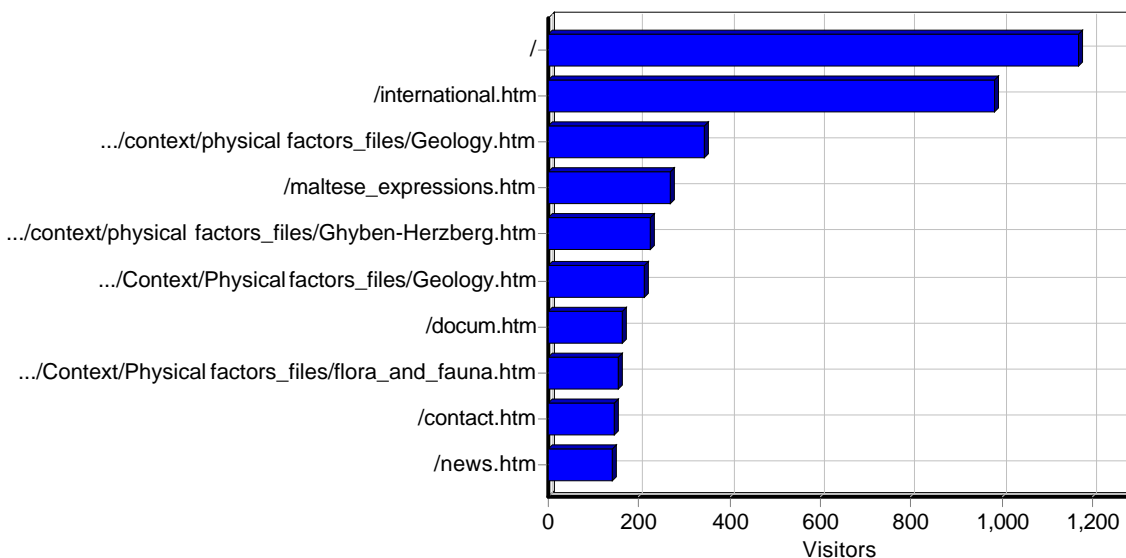

Most Popular Pages

Most Popular Pages

	Page	Hits	Incomplete Requests	Visitors	Bandwidth (KB)
1	http://www.emwis-mt.org/	1,347	0	1,167	0
2	http://www.emwis-mt.org/international.htm	1,072	30	983	0
3	http://www.emwis-mt.org/documentation/context/physical factors_files/Geology.htm	366	0	346	0
4	http://www.emwis-mt.org/maltese_expressions.htm	284	2	268	0
5	http://www.emwis-mt.org/documentation/context/physical factors_files/Ghyben-Herzberg.htm	241	2	225	0
6	http://www.emwis-mt.org/documentation/Context/Physical factors_files/Geology.htm	223	0	213	0
7	http://www.emwis-mt.org/docum.htm	167	0	162	0
8	http://www.emwis-mt.org/documentation/Context/Physical factors_files/flora_and_fauna.htm	163	0	155	0
9	http://www.emwis-mt.org/contact.htm	152	0	146	0
10	http://www.emwis-mt.org/news.htm	148	0	142	0
11	http://www.emwis-mt.org/contributors.htm	147	0	141	0
12	http://www.emwis-mt.org/site_map.htm	140	0	135	0