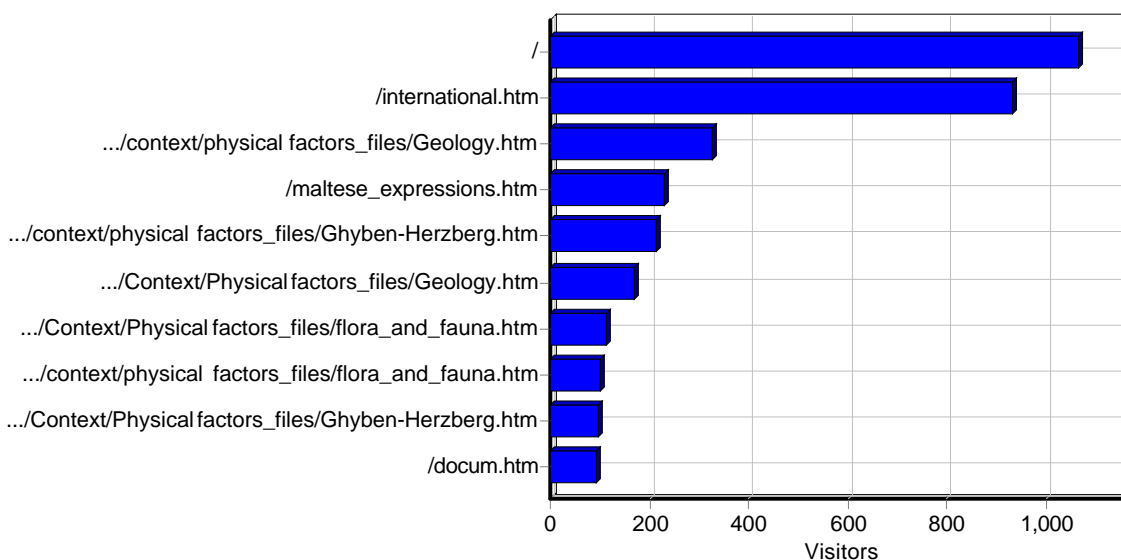

Top Entry Pages

Top Entry Pages

	Page	Visitors
1	http://www.emwis-mt.org/	1,065
2	http://www.emwis-mt.org/international.htm	935
3	http://www.emwis-mt.org/documentation/context/physical factors_files/Geology.htm	328
4	http://www.emwis-mt.org/maltese_expressions.htm	231
5	http://www.emwis-mt.org/documentation/context/physical factors_files/Ghyben-Herzberg.htm	214
6	http://www.emwis-mt.org/documentation/Context/Physical factors_files/Geology.htm	170
7	http://www.emwis-mt.org/documentation/Context/Physical factors_files/flora_and_fauna.htm	112
8	http://www.emwis-mt.org/documentation/context/physical factors_files/flora_and_fauna.htm	99
9	http://www.emwis-mt.org/documentation/Context/Physical factors_files/Ghyben-Herzberg.htm	97
10	http://www.emwis-mt.org/docum.htm	92
11	http://www.emwis-mt.org/documentation/libraries.htm	82
12	http://www.emwis-mt.org/contributors.htm	78
13	http://www.emwis-mt.org/ngo's.htm	76
14	http://www.emwis-mt.org/place_names.htm	76
15	http://www.emwis-mt.org/contact.htm	73
16	http://www.emwis-mt.org/site_map.htm	72