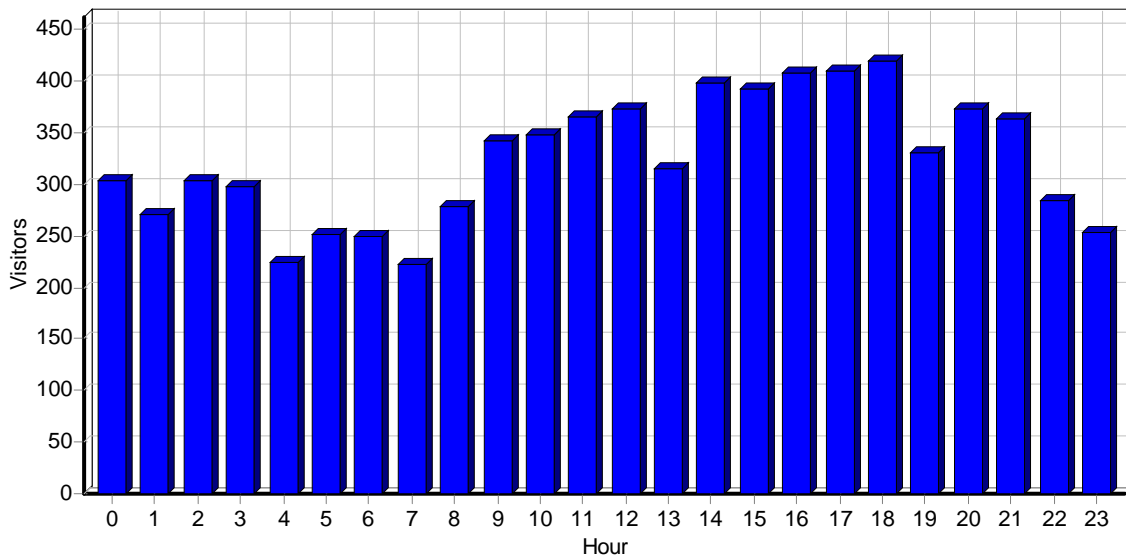

Tue 2011/02/15	443	98	96	02:00	0
Wed 2011/02/16	1,627	140	132	02:05	0
Thu 2011/02/17	2,826	246	183	01:12	0
Fri 2011/02/18	2,651	367	184	02:41	0
Sat 2011/02/19	1,907	179	159	02:40	0
Sun 2011/02/20	1,565	146	169	01:29	0
Mon 2011/02/21	2,024	226	247	02:17	0
Tue 2011/02/22	2,325	182	191	01:51	0
Wed 2011/02/23	2,647	281	216	01:06	0
Thu 2011/02/24	2,828	387	241	01:28	0
Fri 2011/02/25	2,517	315	196	01:29	0
Sat 2011/02/26	2,061	370	213	01:39	0
Sun 2011/02/27	1,732	234	155	01:47	0
Mon 2011/02/28	2,908	321	221	02:28	0
Tue 2011/03/01	379	36	32	38	0
Subtotal	52,085	8,745	6,584	02:03	0
Total	58,134	10,035	7,780	02:06	0

By Hour of Day

Activity by Hour of Day

Activity by Hour of Day

Hour	Hits	Visitors	Bandwidth (KB)
00:00 - 00:59	2,116	303	0
01:00 - 01:59	2,006	271	0
02:00 - 02:59	1,970	303	0
03:00 - 03:59	1,834	297	0
04:00 - 04:59	1,063	225	0
05:00 - 05:59	1,345	252	0
06:00 - 06:59	1,084	249	0
07:00 - 07:59	1,084	222	0
08:00 - 08:59	1,514	279	0
09:00 - 09:59	2,021	343	0
10:00 - 10:59	2,744	347	0
11:00 - 11:59	2,519	366	0
12:00 - 12:59	2,315	373	0
13:00 - 13:59	2,028	316	0