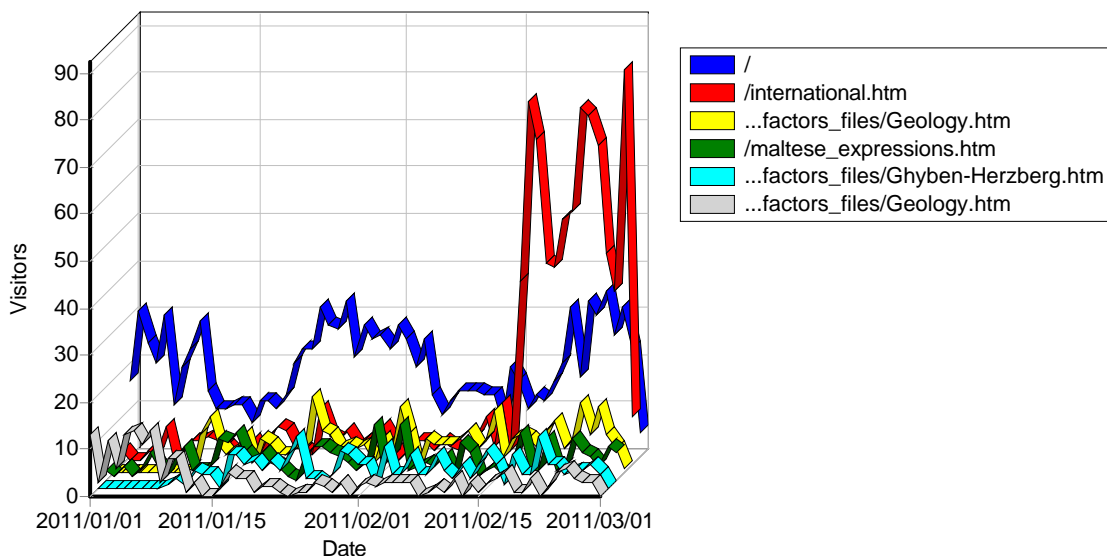

Access Statistics

Pages

Daily Page Access