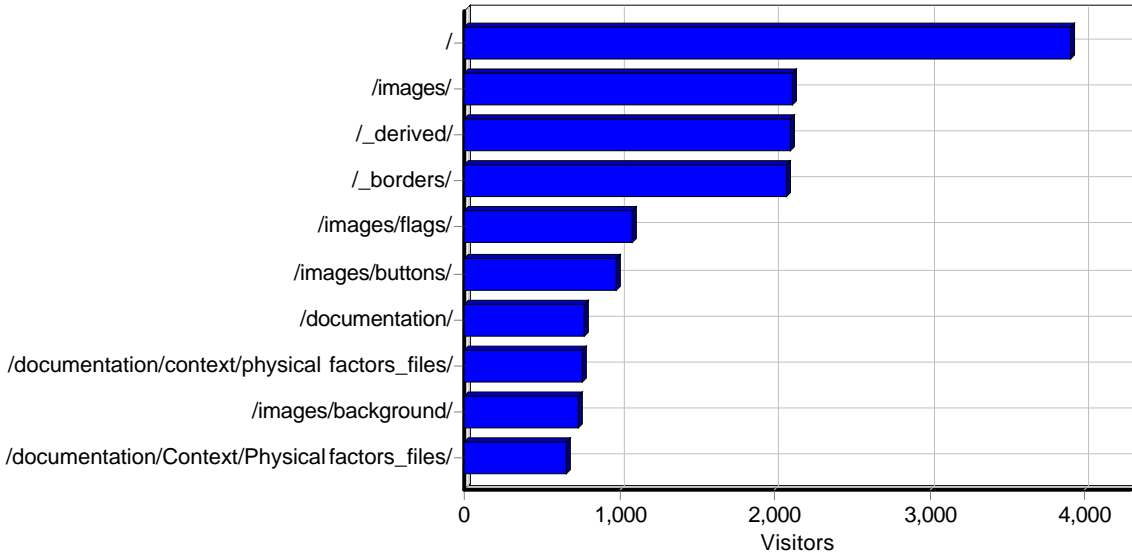

Most Requested Directories

Most Requested Directories

	Directory	Hits	Incomplete Requests	Visitors	Bandwidth (KB)
1	http://www.emwis-mt.org/	6,287	99	3,901	0
2	http://www.emwis-mt.org/images/	4,247	1	2,113	0
3	http://www.emwis-mt.org/_derived/	5,295	1	2,105	0
4	http://www.emwis-mt.org/_borders/	2,228	23	2,080	0
5	http://www.emwis-mt.org/images/flags/	18,612	6	1,077	0
6	http://www.emwis-mt.org/images/buttons/	1,065	0	977	0
7	http://www.emwis-mt.org/documentation/	1,219	8	773	0
8	http://www.emwis-mt.org/documentation/context/physical factors_files/	1,527	7	756	0
9	http://www.emwis-mt.org/images/background/	775	5	735	0
10	http://www.emwis-mt.org/documentation/Context/Physical factors_files/	1,203	6	659	0
11	http://www.emwis-mt.org/documentation/context/physical factors_files/_derived/	3,117	0	453	0
12	http://www.emwis-mt.org/institutions/	754	1	436	0
13	http://www.emwis-mt.org/documentation/Context/	746	4	301	0
14	http://www.emwis-mt.org/laws/english/	467	12	268	0
15	http://www.emwis-mt.org/documentation/Context/Physical factors_files/_derived/	1,549	1	237	0