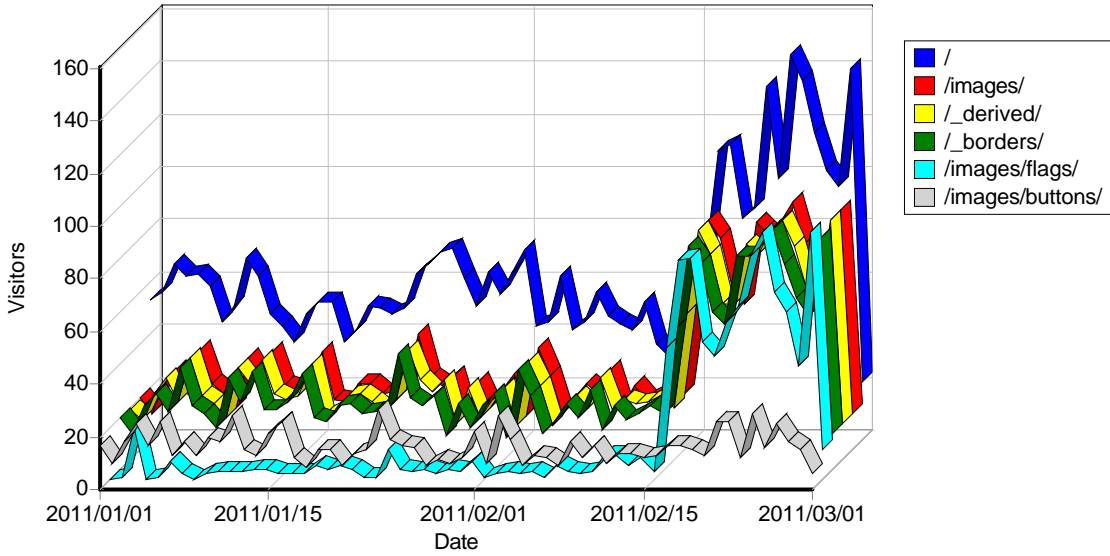

Daily Directory Access