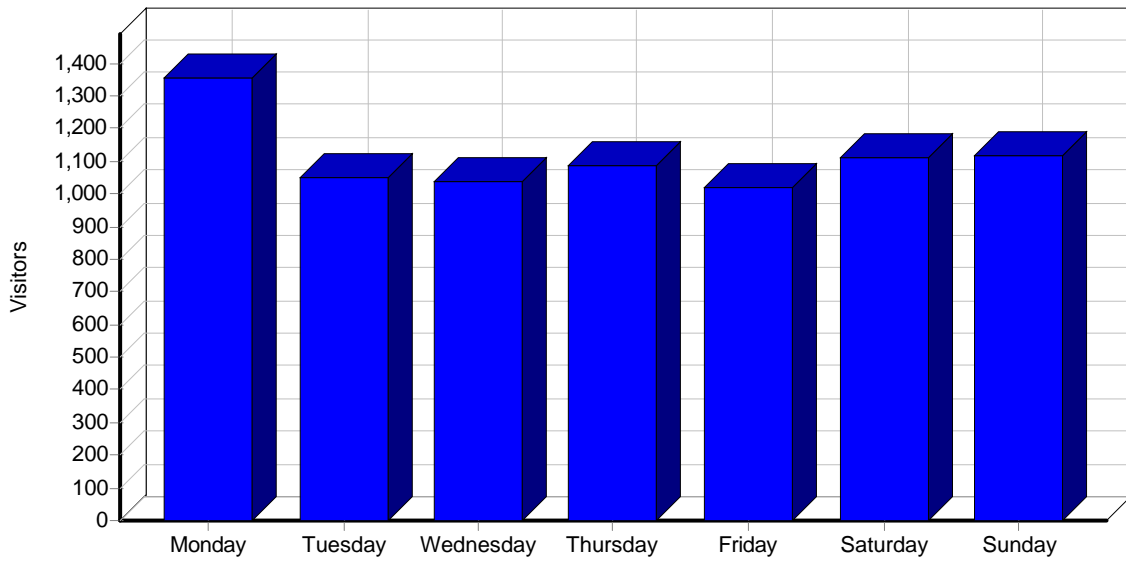

### By Hour of Day

Activity by Hour of Day

Activity by Hour of Day

Hour	Hits	Visitors	Bandwidth (KB)
00:00 - 00:59	2,116	303	0
01:00 - 01:59	2,006	271	0
02:00 - 02:59	1,970	303	0
03:00 - 03:59	1,834	297	0
04:00 - 04:59	1,063	225	0
05:00 - 05:59	1,345	252	0
06:00 - 06:59	1,084	249	0
07:00 - 07:59	1,084	222	0
08:00 - 08:59	1,514	279	0
09:00 - 09:59	2,021	343	0
10:00 - 10:59	2,744	347	0
11:00 - 11:59	2,519	366	0
12:00 - 12:59	2,315	373	0
13:00 - 13:59	2,028	316	0

By Day of Week

Activity by Day of Week

Activity by Day of Week

Day	Hits	Visitors	Bandwidth (KB)
Monday	9,671	1,354	0
Tuesday	7,039	1,052	0
Wednesday	8,122	1,040	0
Thursday	9,816	1,084	0
Friday	8,423	1,021	0
Saturday	7,884	1,113	0
Sunday	7,179	1,116	0
<b>Total</b>	<b>58,134</b>	<b>7,780</b>	<b>0</b>