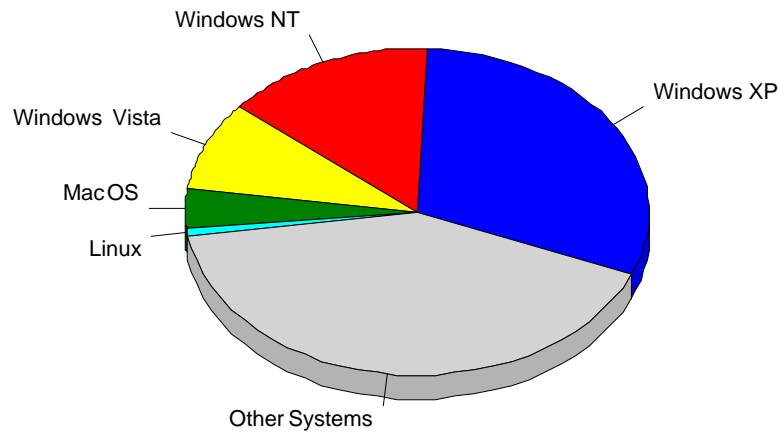

Most Used Operating Systems

	Operating System	Hits	Visitors	% of Total Visitors
1	Others	5,381	2,031	39.82%
2	Windows XP	22,105	1,566	30.71%
3	Windows NT	12,749	748	14.67%
4	Windows Vista	7,824	449	8.80%
5	Mac OS	3,489	196	3.84%
6	Linux	387	33	0.65%
7	Windows Server 2003	479	30	0.59%
8	Windows 98	299	17	0.33%
9	Windows ME	17	13	0.25%
10	Sun OS	9	8	0.16%
11	Windows 2000	35	8	0.16%
12	Windows CE	1	1	0.02%
	Total	52,775	5,100	100.00%