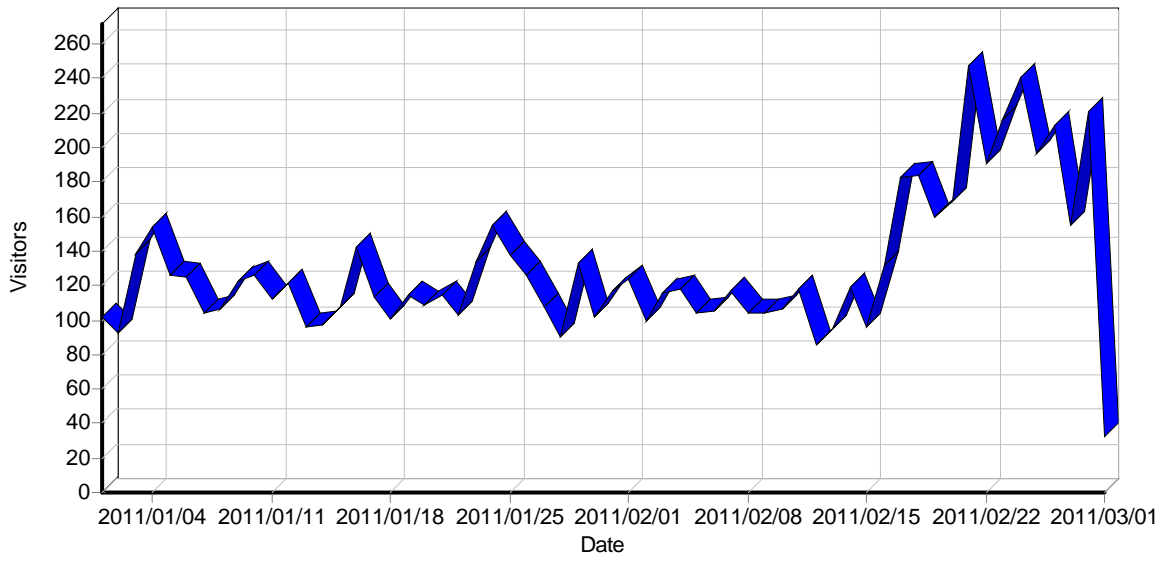

Activity Statistics

Daily

Daily Visitors